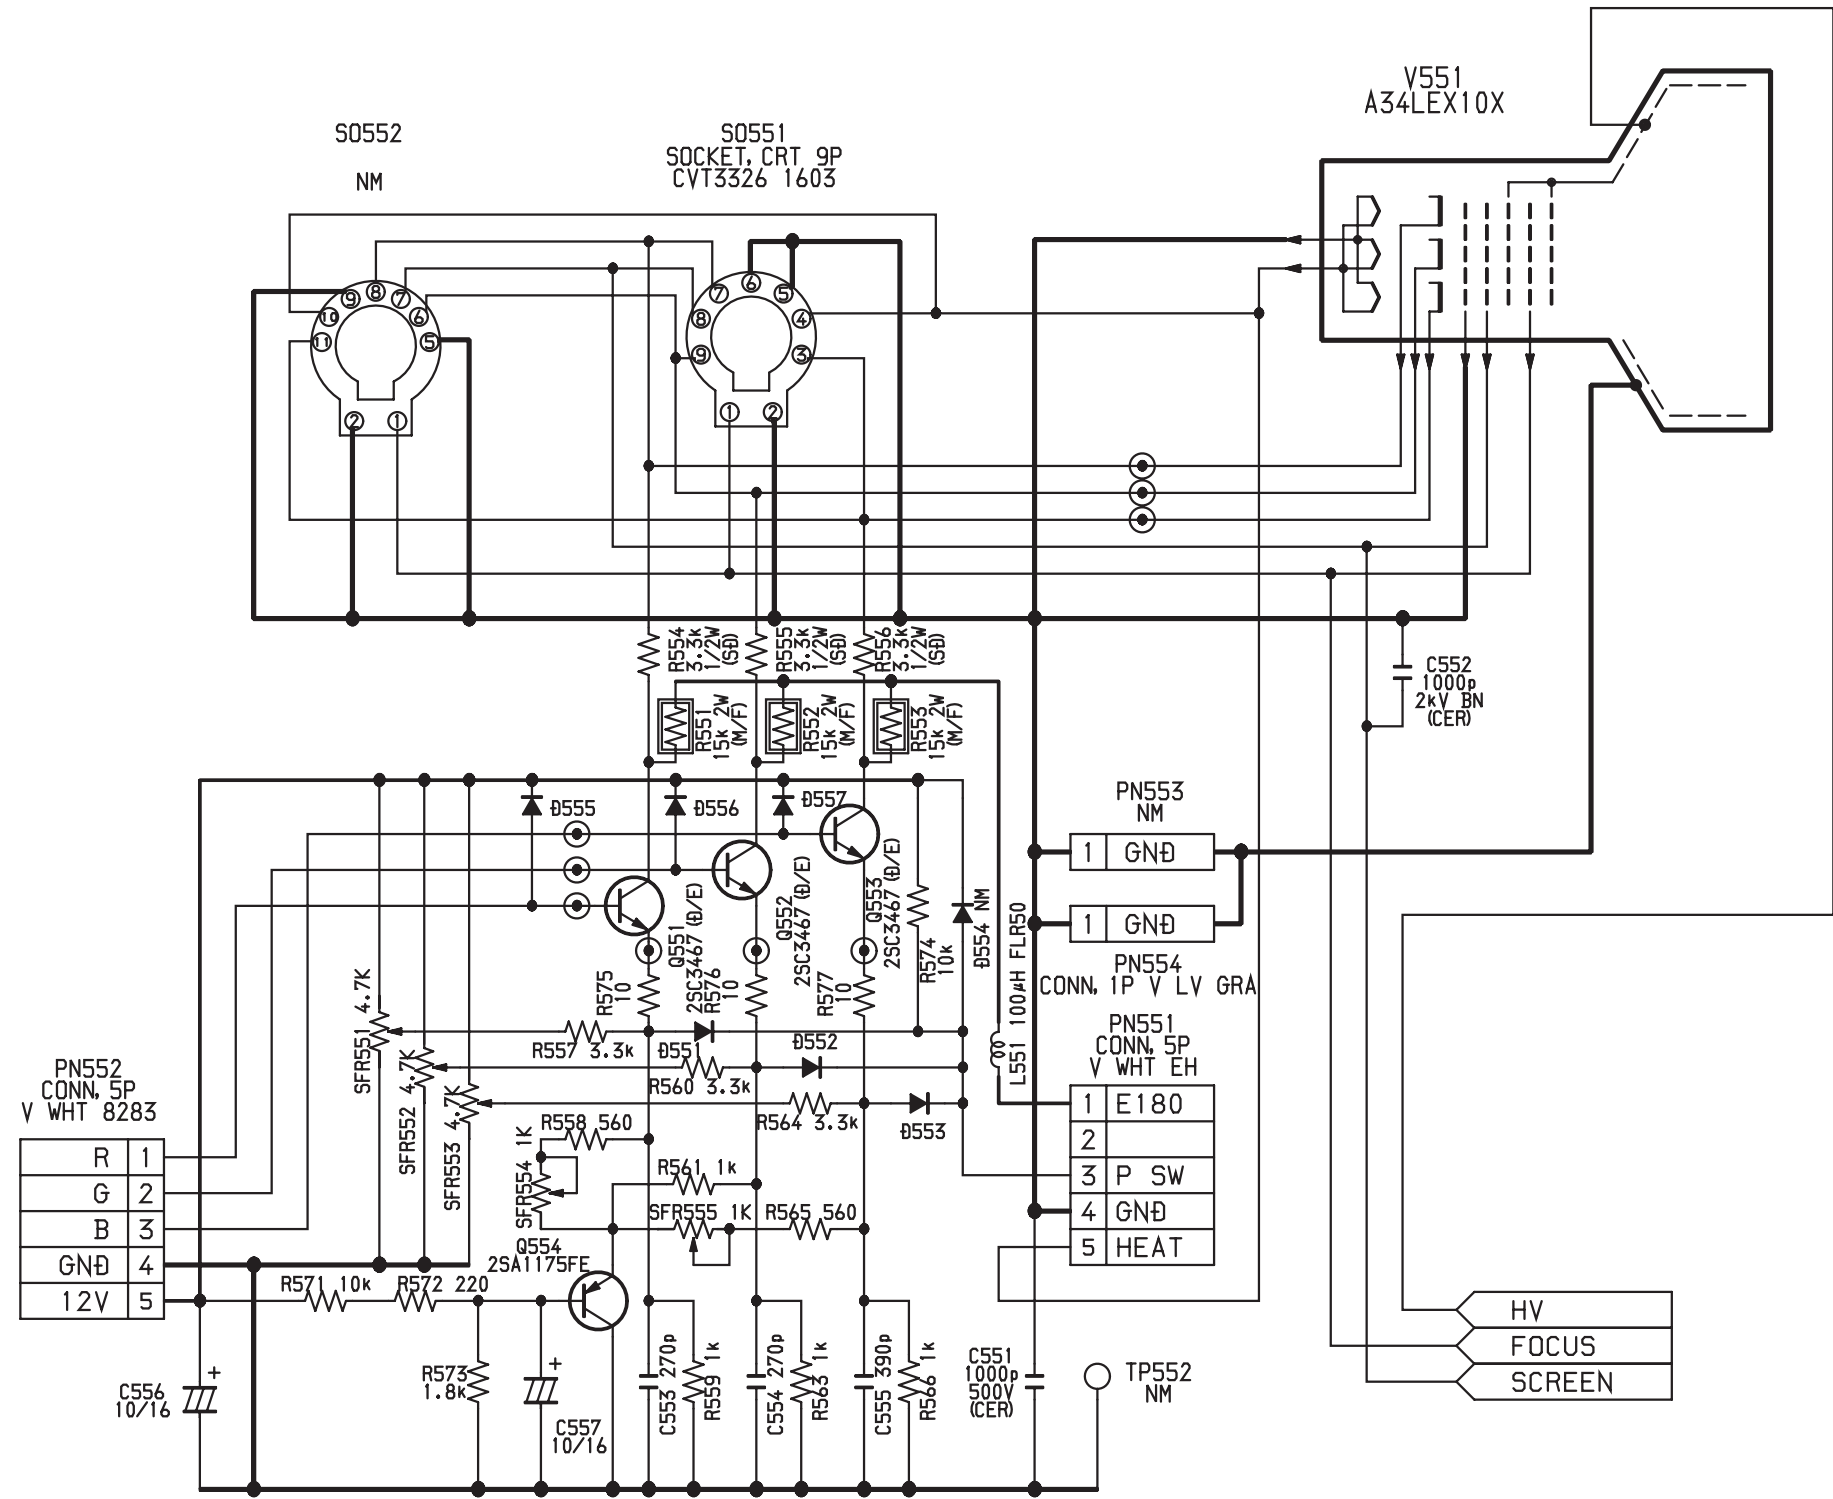

PN201  
9P H BLK TAC-L09P

9	GND
8	AGC
7	GND
6	AFTV
5	+9V
4	V-OUT
3	GND
2	
1	IF

PN701  
9P H BLK TAC-L09P

9	SDA
8	SCL
7	E5V
6	SW12V
5	BASS
4	TRE
3	GND
2	GND
1	SOUND

PN552 CONN. 5P V WHT 8283

R	1
G	2
B	3
GND	4
12V	5